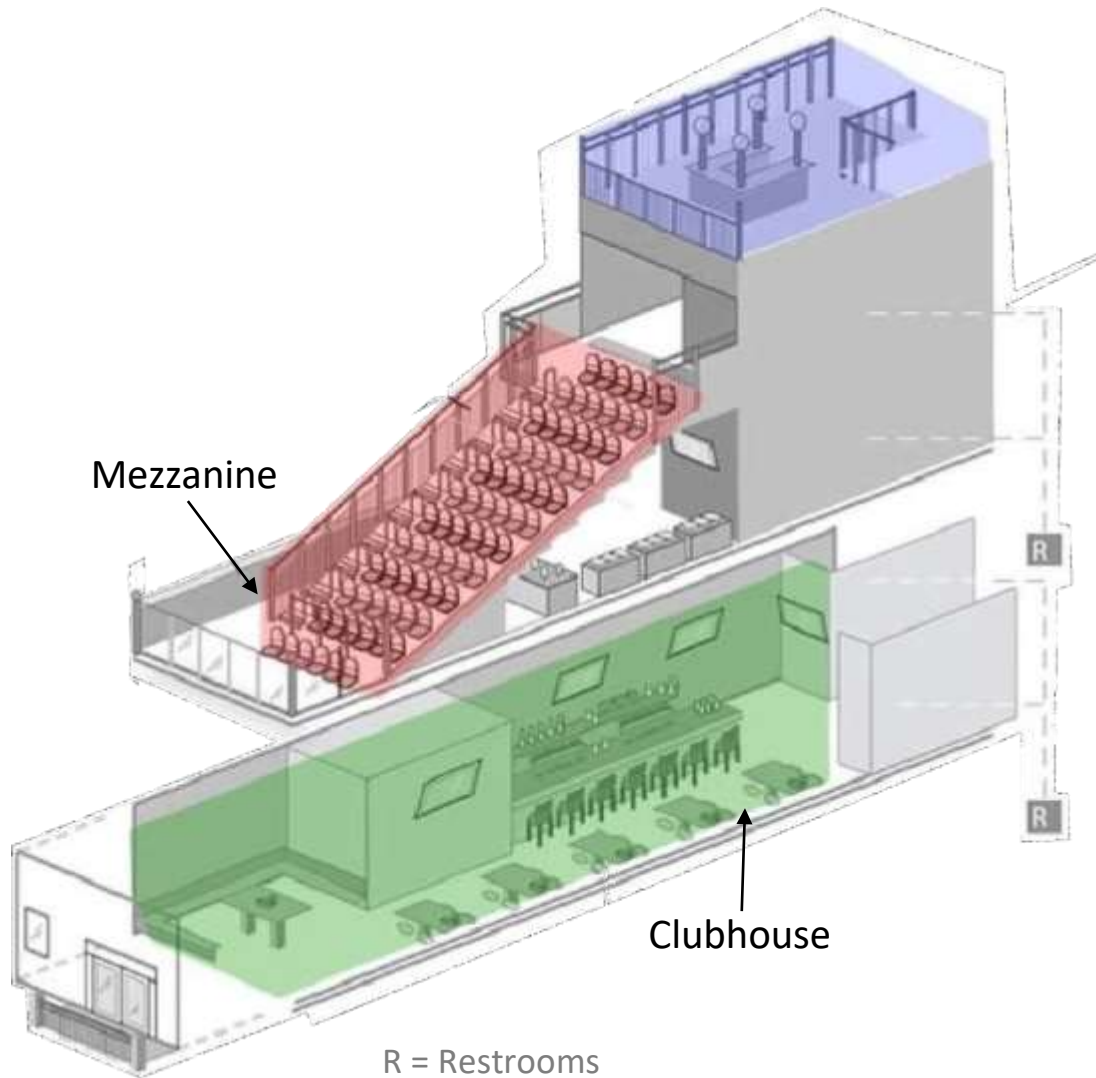

- Birthday Parties
- Girls Day Out
- Bachelor /
Bachelorette Parties
- Engagement Parties
- Bar / Bat Mitzvah's
- The possibilities are
endless...

773.362.1050 | WrigleyView.com

Facility Layout

Skydeck

Enjoy an unobstructed 360-degree view of the skyline and cityscape with a birds-eye view of the ballpark. Includes a beautiful granite bar with private bartender, ample seating and amenities to enhance your game day experience. Our Skydeck can be purchased as a private section for your group. Truly a complete private space with no other guests passing through. Skydeck guests will still have shared access to the rest of our facility. 800 sq. ft. Accommodates up to 50 guests.

Bleachers

Catch all the on-field action from our comfortable outdoor stadium style seating area. The bleachers offer breathtaking views of historic Wrigley Field and the iconic scoreboard, the Chicago skyline and the vibrant Wrigleyville neighborhood. Our seating includes comfortable, spacious stadium chairs complete with built-in cup holders, as well as 2 60" HD T.V.'s to catch all of the action. It is 1,200 sq. ft. and seats 85 guests.

773.362.1050 | WrigleyView.com

Facility Layout

Clubhouse

The coziness of a traditional pub meets the energy of a sports bar in our climate-controlled Clubhouse. A welcoming twenty-foot handcrafted bar is the centerpiece of this striking room featuring state-of-the-art audiovisual and:

Mezzanine

Enjoy easy access bar service and comfortable, sheltered high top table seating in the Wrigley View Rooftop mezzanine section. We have plenty of HDTVs to watch the game and convenient restrooms on this elevator accessible level.