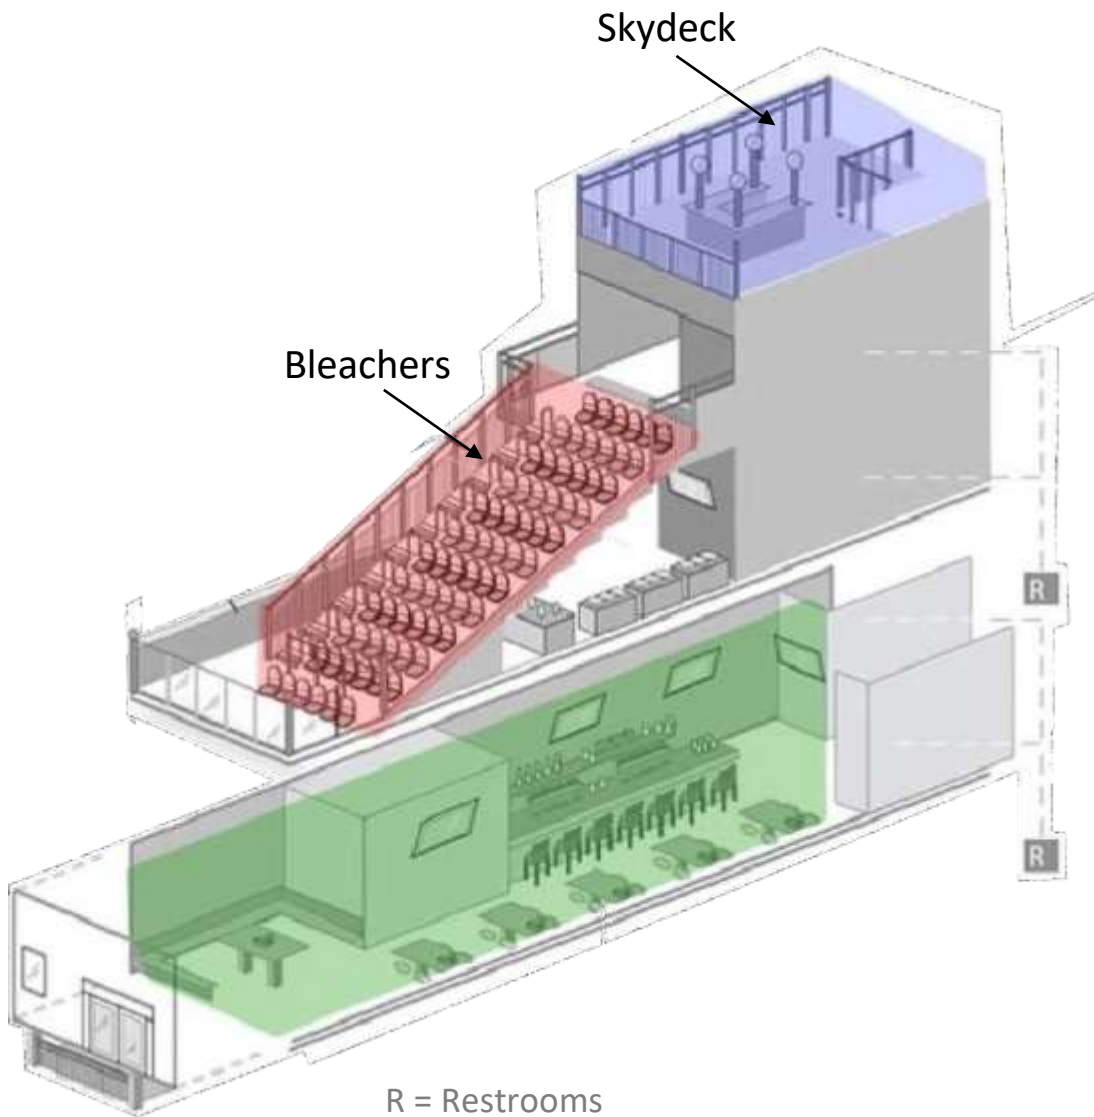

Think outside the box (or boring office) Host your next Sales Meeting, Product Launch, or Team Building Event at our facility. Our clubhouse level is 1,200 sq. ft., can seat 40 guests, and includes the following complimentary amenities:

- Birthday Parties
- Girls Day Out
- Bachelor /
Bachelorette Parties
- Engagement Parties
- Bar / Bat Mitzvah's
- The possibilities are
endless...

773.362.1050 | WrigleyView.com

Facility Layout

Skydeck

Enjoy an unobstructed 360-degree view of the skyline and cityscape with a birds-eye view of the ballpark. Includes a beautiful granite bar with private bartender, ample seating and amenities to enhance your game day experience. Our Skydeck can be purchased as a private section for your group. Truly a complete private space with no other guests passing through. Skydeck guests will still have shared access to the rest of our facility. 800 sq. ft. Accommodates up to 50 guests.

773.362.1050 | WrigleyView.com

Facility Layout

Clubhouse

The coziness of a traditional pub meets the energy of a sports bar in our climate-controlled Clubhouse. A welcoming twenty-foot handcrafted bar is the centerpiece of this striking room featuring state-of-the-art audiovisual and:

Mezzanine

Enjoy easy access bar service and comfortable, sheltered high top table seating in the Wrigley View Rooftop mezzanine section. We have plenty of HDTVs to watch the game and convenient restrooms on this elevator accessible level.