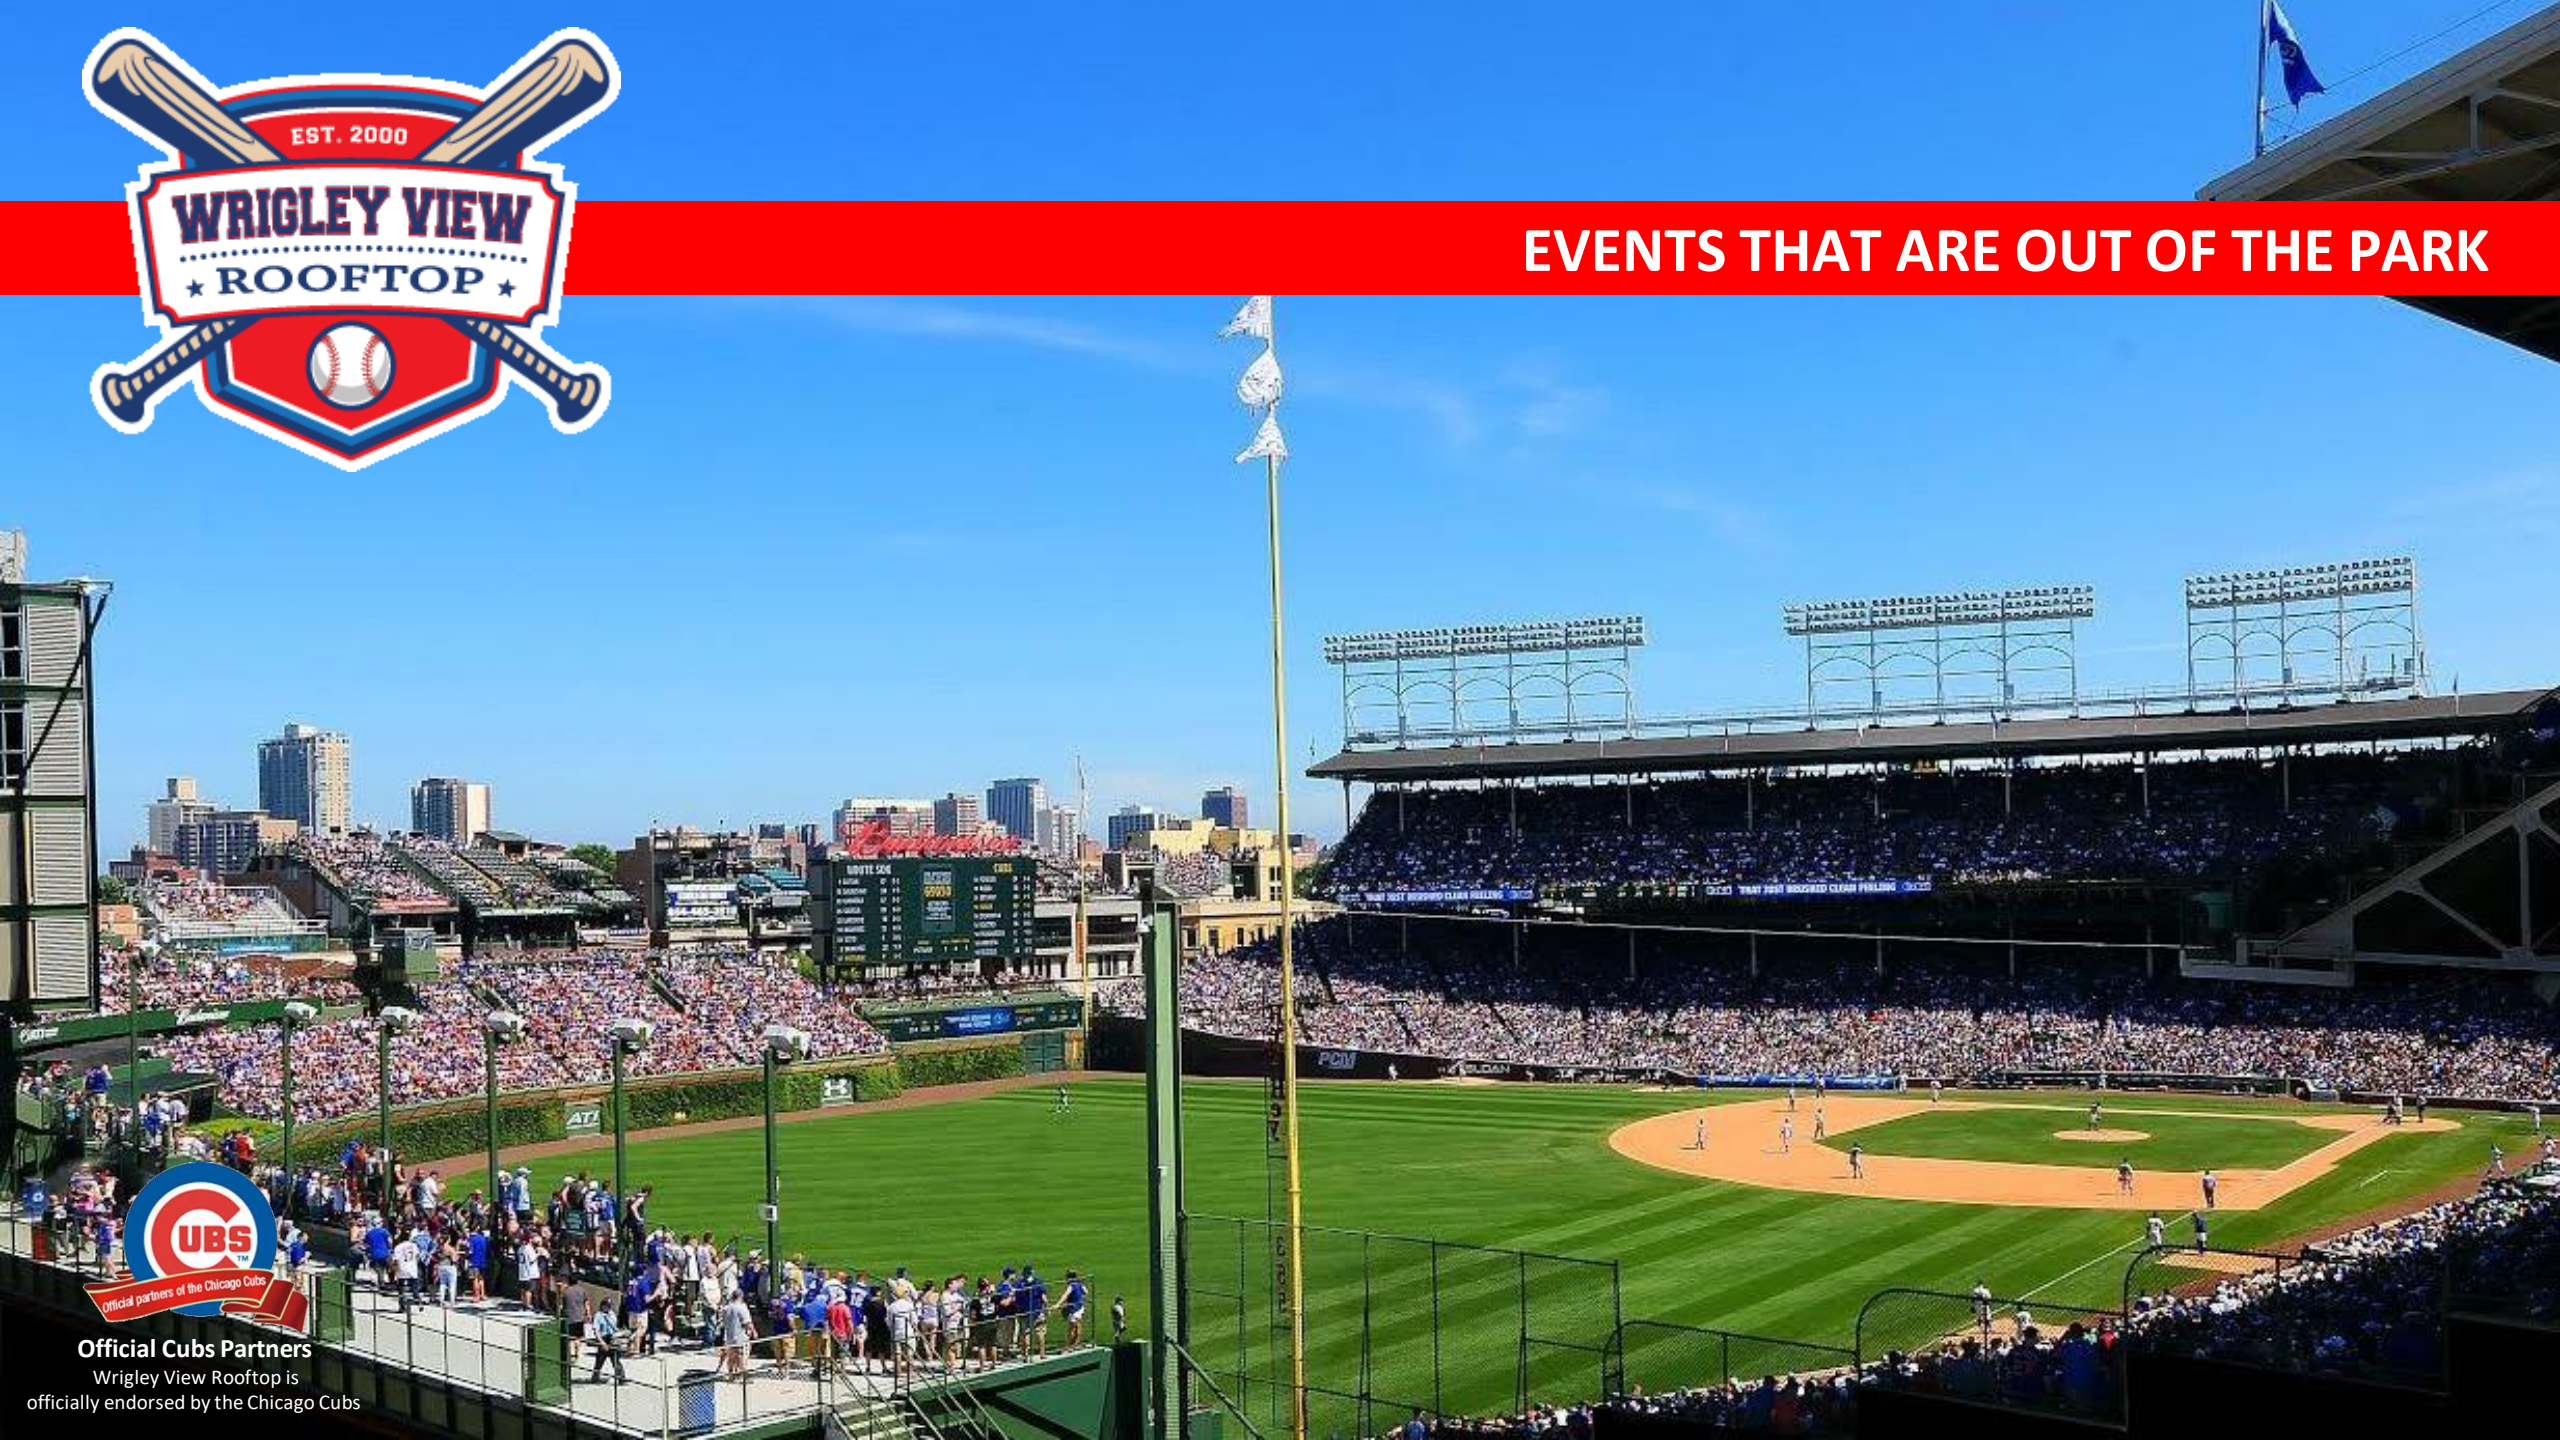

EVENTS THAT ARE OUT OF THE PARK

Official Cubs Partners
Wrigley View Rooftop is
officially endorsed by the Chicago Cubs

Luxury and Comfort meet the mystique of Wrigley Field

Welcome to Wrigley View Rooftop. Our special event venue is in the heart of Wrigleyville at 1050 West Waveland Avenue. We are adjacent to the historic Wrigley Field Stadium and just steps beyond the left field ivy.

Wrigley View Rooftop offers a spectacular, unobstructed view of home plate, infield action, outfield excitement and the iconic Wrigley Field scoreboard for any group size from 2 to 200!

Our Skydeck can be purchased as an exclusive section for your group. Truly, a complete private space with no other guests passing through. Skydeck guests will still have shared access to the rest of our facility.