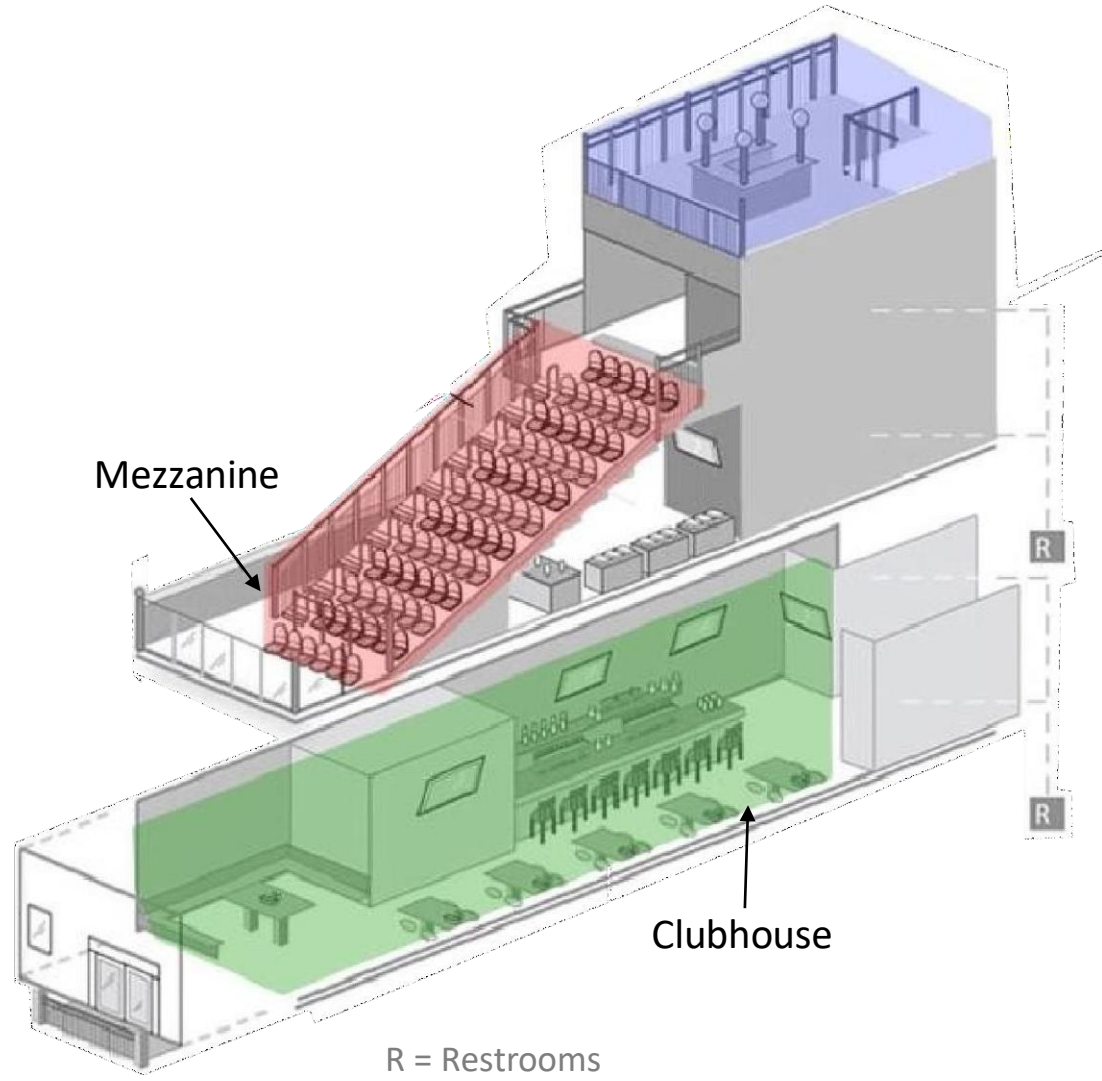

773.362.1050 | WrigleyView.com

Facility Layout

Skydeck

Enjoy an unobstructed 360-degree view of the skyline and cityscape with a birds-eye view of the ballpark. Includes a beautiful granite bar with private bartender, ample seating and amenities to enhance your game day experience. Our Skydeck can be purchased as a private section for your group. Truly a complete private space with no other guests passing through. Skydeck guests will still have shared access to the rest of our facility. 800 sq. ft. Seats 35

773.362.1050 | WrigleyView.com

Facility Layout

Clubhouse

The coziness of a traditional pub meets the energy of a sports bar in our climate-controlled Clubhouse. A welcoming twenty-foot handcrafted bar is the centerpiece of this striking room featuring state-of-the-art audiovisual and VGA/PowerPoint capabilities on our multiple plasma TVs. Pub-style seating, restrooms and warm wood finishes complimented by a balcony overlooking the ballpark complete our Clubhouse accommodations. 1,200 sq. ft. Seats 40

Mezzanine

Enjoy easy access bar service and comfortable, sheltered high top table seating in the Wrigley View Rooftop mezzanine section. We have plenty of plasma TVs to watch the game and convenient restrooms on this elevator accessible level.