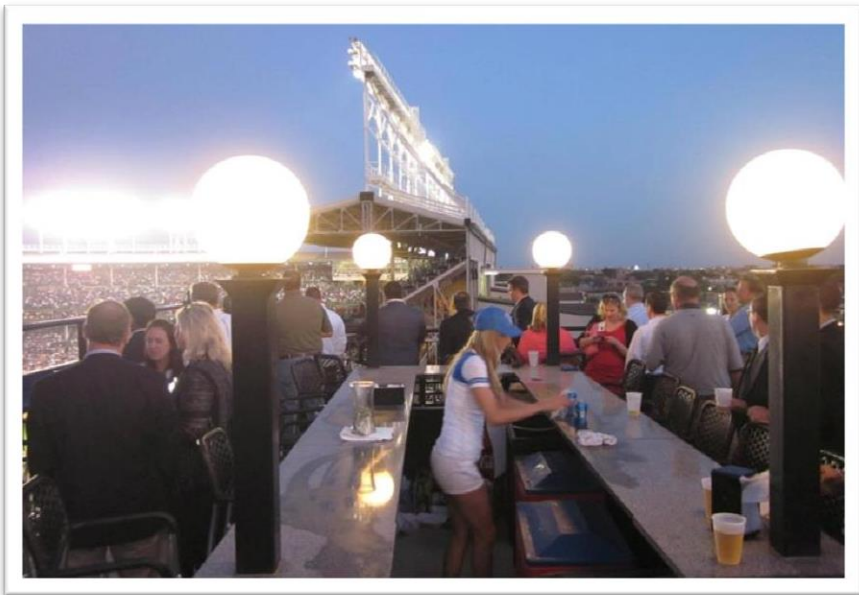

EVENTS THAT ARE OUT OF THE PARK

Official Cubs Partners
Wrigley View Rooftop is
officially endorsed by the Chicago Cubs

Luxury and Comfort meet the mystique of Wrigley Field

Welcome to Wrigley View Rooftop. Our special event venue is in the heart of Wrigleyville at 1050 West Waveland Avenue. We are adjacent to the historic Wrigley Field Stadium and just steps beyond the left field ivy.

Wrigley View Rooftop offers a spectacular, unobstructed view of home plate, infield action, outfield excitement and the iconic Wrigley Field scoreboard for any group size from 2 to 200!

Our Skydeck can be purchased as an exclusive section for your group. Truly, a complete private space with no other guests passing through. Skydeck guests will still have shared access to the rest of our facility.

Wrigley View Rooftop is one of the few rooftops that has unobstructed views of the center field concert stage as well as clear, concert quality sound in an intimate, pristine, and sophisticated environment. Rain or shine, we offer the perfect venue for client entertainment Chicago style.

Bleachers

Catch all the on-field action from our comfortable outdoor stadium style seating area. The bleachers offer breathtaking views of historic Wrigley Field and the iconic scoreboard, the Chicago skyline and the vibrant Wrigleyville neighborhood. Our seating includes comfortable, spacious stadium chairs complete with built-in cup holders. 1,200 sq. ft. Seats 85