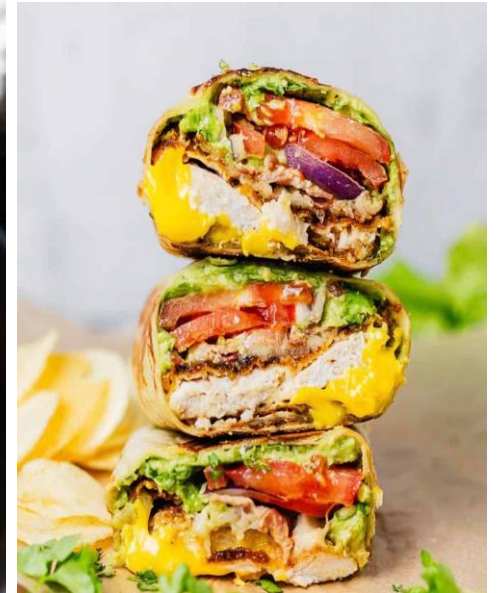

Menu

Our gourmet ballpark style cuisine provides options for those with all types of preferences and nutritional requirements to enjoy. Our caterers offer an upscale twist on traditional ballpark favorites while incorporating gluten-free, dairy-free, vegan, and vegetarian options. Our Client Relations Experts are on standby and happy to provide options for you to design your own menu, feel free to [contact us](#) to get started on your customized experience.

Starters | Appetizers

Soft Pretzel

Available with the options of English mustard or creamy nacho-style cheese

Nacho Bar

Corn tortilla chips served with a variety of seasonal toppings

Sandwich Wraps

Turkey Delizioso, Pollo Pomodoro, Roast Beef, Ham & Brie, Buffalo chicken, Chicken Caesar or Vegetable served on a delicate wrap and seasonal toppings

Catering will begin at the time doors open and continue for 3 hours