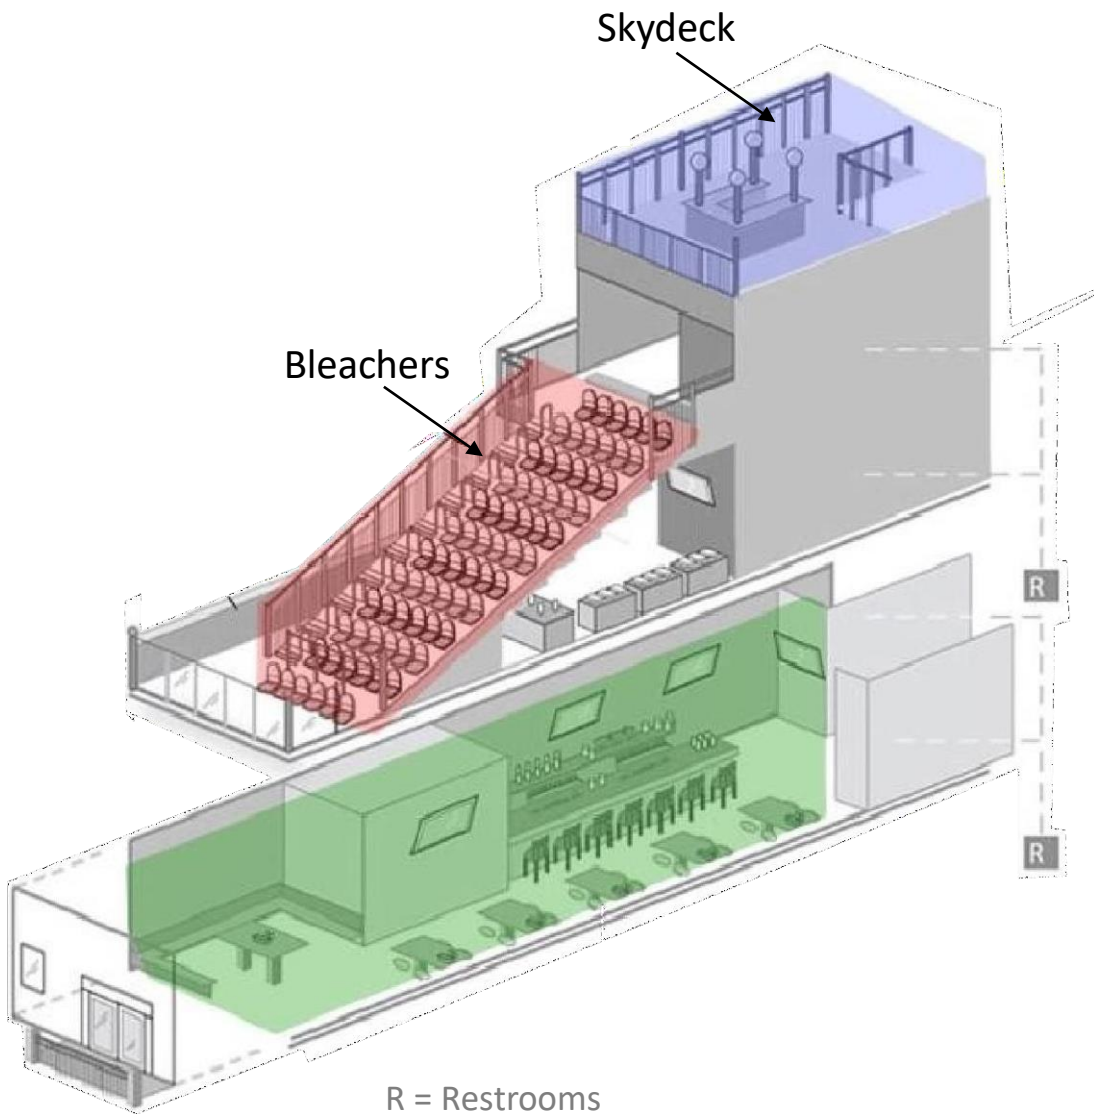

Wrigley View Rooftop is one of the few rooftops that has unobstructed views of the center field concert stage as well as clear, concert quality sound in an intimate, pristine, and sophisticated environment. Rain or shine, we offer the perfect venue for client entertainment Chicago style.

773.362.1050 | WrigleyView.com

Facility Layout

Skydeck

Enjoy an unobstructed 360-degree view of the skyline and cityscape with a birds-eye view of the ballpark. Includes a beautiful granite bar with private bartender, ample seating and amenities to enhance your game day experience. Our Skydeck can be purchased as a private section for your group. Truly a complete private space with no other guests passing through. Skydeck guests will still have shared access to the rest of our facility. 800 sq. ft. Seats 35