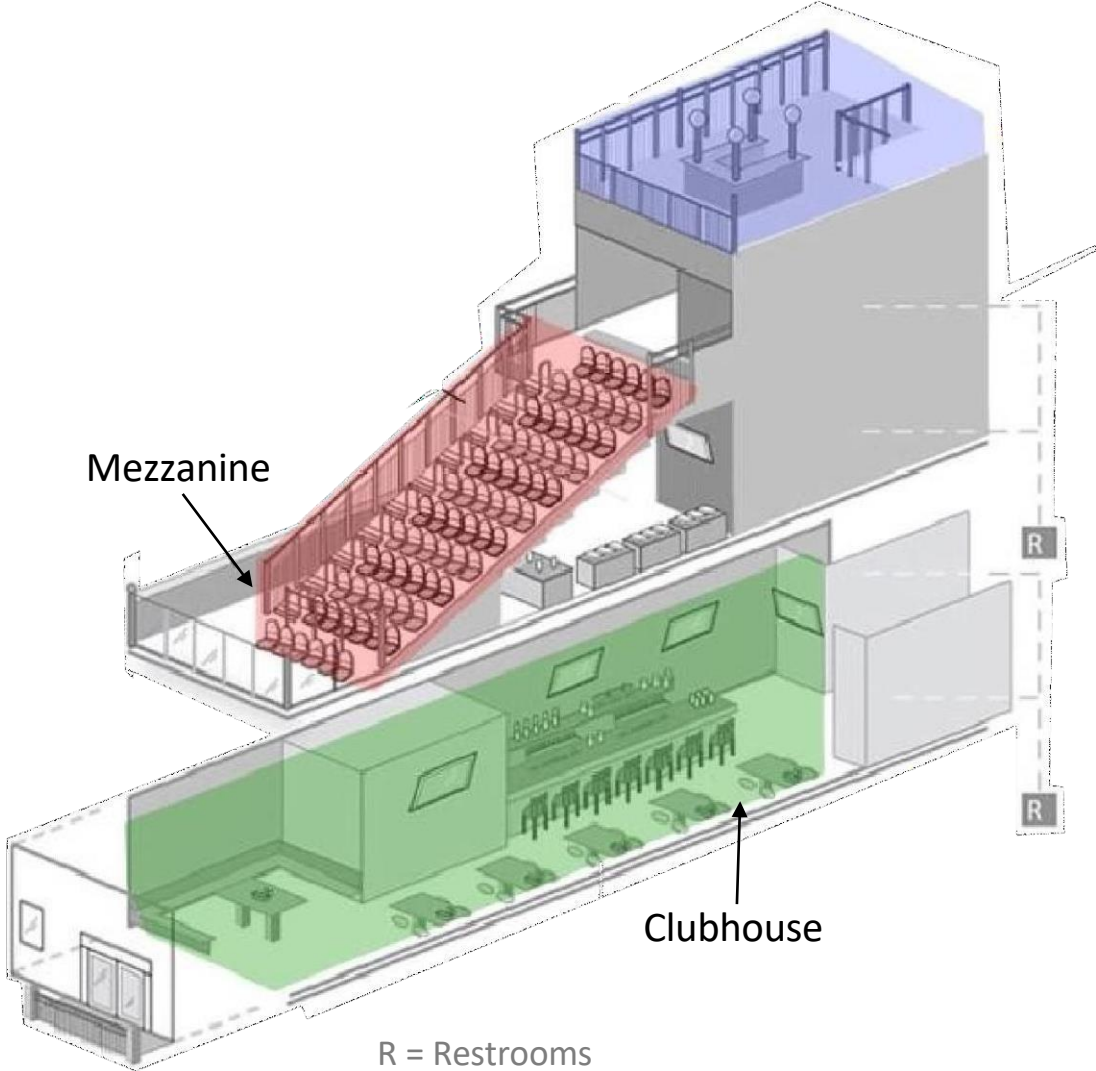

## Facility Layout

# Facility Layout

## Clubhouse

The coziness of a traditional pub meets the energy of a sports bar in our climate-controlled Clubhouse. A welcoming twenty-foot handcrafted bar is the centerpiece of this striking room featuring state-of-the-art audiovisual and VGA/PowerPoint capabilities on our multiple plasma TVs. Pub-style seating, restrooms and warm wood finishes complimented by a balcony overlooking the ballpark complete our Clubhouse accommodations. 1,200 sq. ft. Seats 40

## Mezzanine

Enjoy easy access bar service and comfortable, sheltered high top table seating in the Wrigley View Rooftop mezzanine section. We have plenty of plasma TVs to watch the game and convenient restrooms on this elevator accessible level.