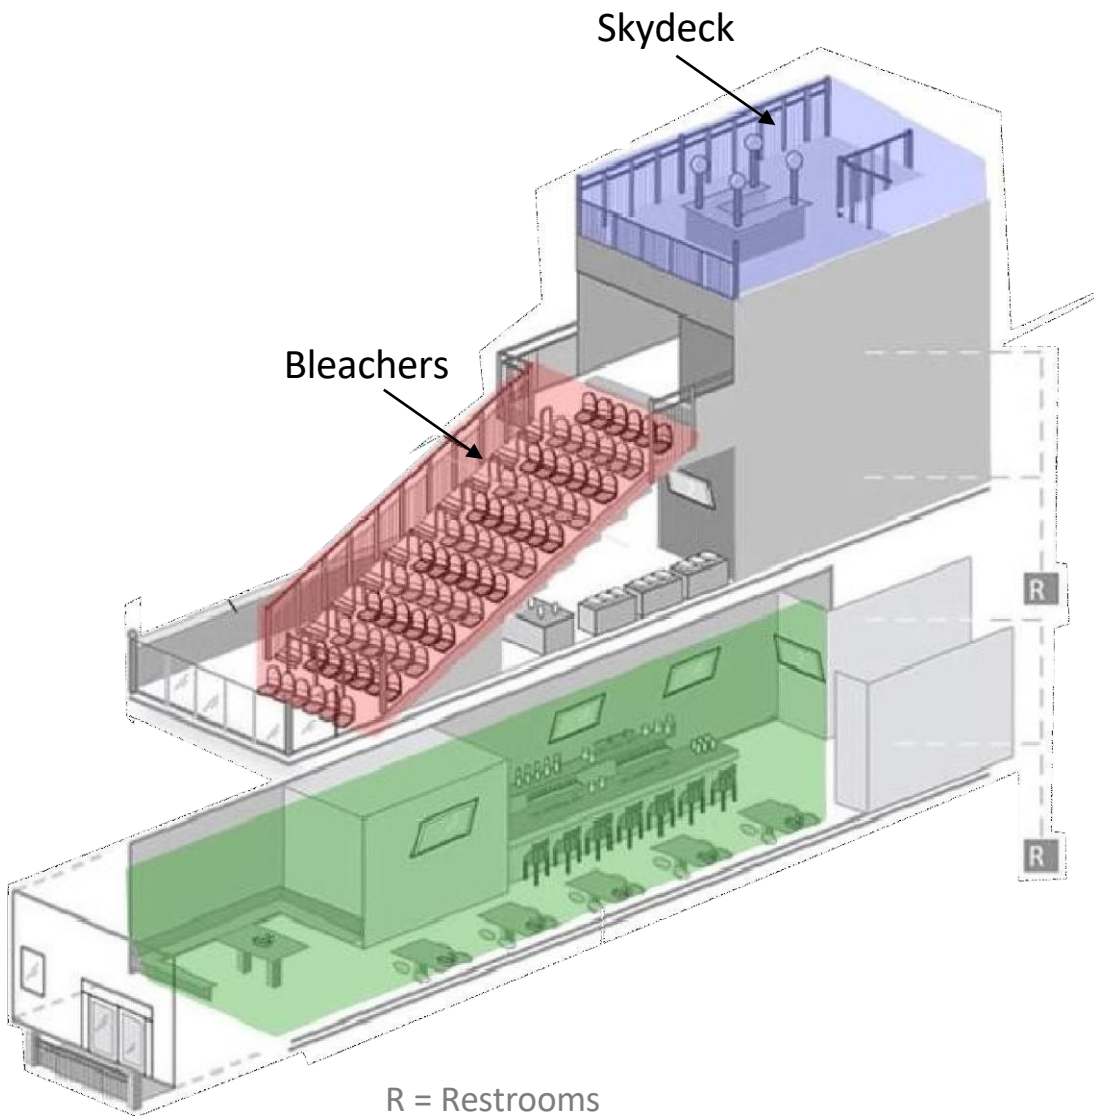

## Milestone Social Events

Planning a party for the Ultimate Sports Fan? We are the perfect place to celebrate! Our 'All-Inclusive Pricing' takes the guess work out of organizing and allows friends and family to show up and celebrate a wonderful stress-free day at the ballpark. Our mouthwatering buffet offers something for everyone while our beer and wine and beverage selections will please even the most discriminating palates. Cakes, decorations, and additional surprises can be arranged at a nominal cost. Whatever your needs, we cover all the bases! Call us to start planning your event today!

- Birthday Parties
- Girls Day Out
- Bachelor / Bachelorette Parties
- Engagement Parties
- Bar / Bat Mitzvah's
- The possibilities are endless...

773.362.1050 | [WrigleyView.com](http://WrigleyView.com)

## Facility Layout

### Skydeck

Enjoy an unobstructed 360-degree view of the skyline and cityscape with a birds-eye view of the ballpark. Includes a beautiful granite bar with private bartender, ample seating and amenities to enhance your game day experience. Our Skydeck can be purchased as a private section for your group. Truly a complete private space with no other guests passing through. Skydeck guests will still have shared access to the rest of our facility. 800 sq. ft. Seats 35